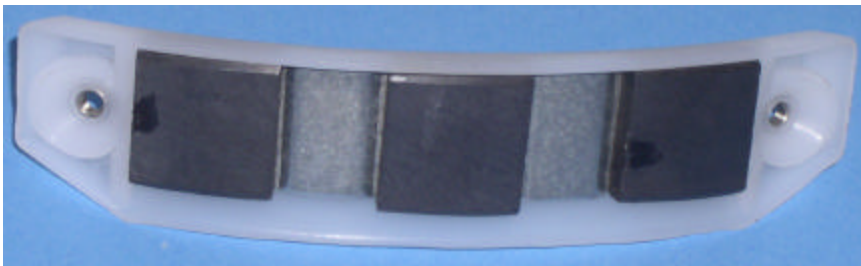

New Product Information

EPIC ENTERPRISES, INC.

Magnet Pocket for Stainless Steel Pot, Volkmann 05/05C, BA4, DT2

EE402283

Magnet Pocket Complete for Stainless
Steel Pot, 05/05C, BA4, DT2
307165
Position #066-02