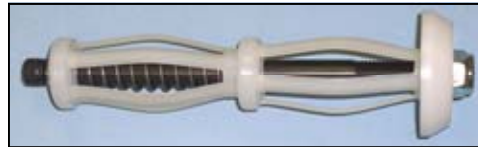

## Rebuild Kits for Volkmann Overhead Creel Arm Spool Holders, 05C/05OC BA3-BA5

- ◆ New Rebuild Kits To Save Customer Time And Money
- ◆ Added Per Customer Request
- ◆ Increase Production Efficiency

Rebuild Kit for EE401455 (Below)

**EE402412**

Rebuild Kit for EE401595 (Below)

**EE402413**

Spool Holder *without* 73mm  
Upper Package Support,  
05C/05OC, BA3-BA5

**EE401455**

OEM REF#: 128629, 174698

Spool Holder *with* 73mm  
Upper Package Support,  
05C, 05OC, BA3-BA5