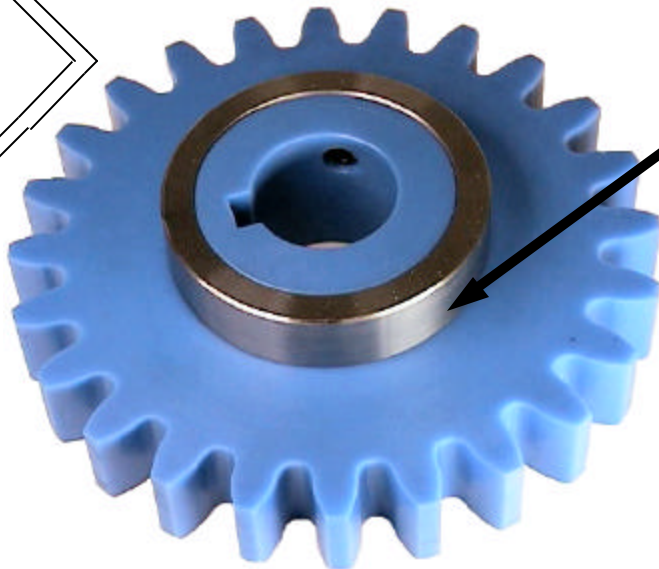

New Product Information

EPIC ENTERPRISES, INC.

NEW EPIC REPLACEMENT PART FOR SUPERBA

WITH REINFORCED
STEEL RING FOR
HUB!

EE101550

**Gear, Nylon, with Steel Collar
(720-822-086N), (TVP-5-59)**

Epic products are intended as replacements for worn or damaged parts in OEM products. OEM Part numbers in (parenthesis) indicate either 1) the part serves the same function as the OEM part, but may differ from the OEM design, or 2) it is a component of an assembly where no OEM reference number is available, or 3) it is a repair service for the referenced part.